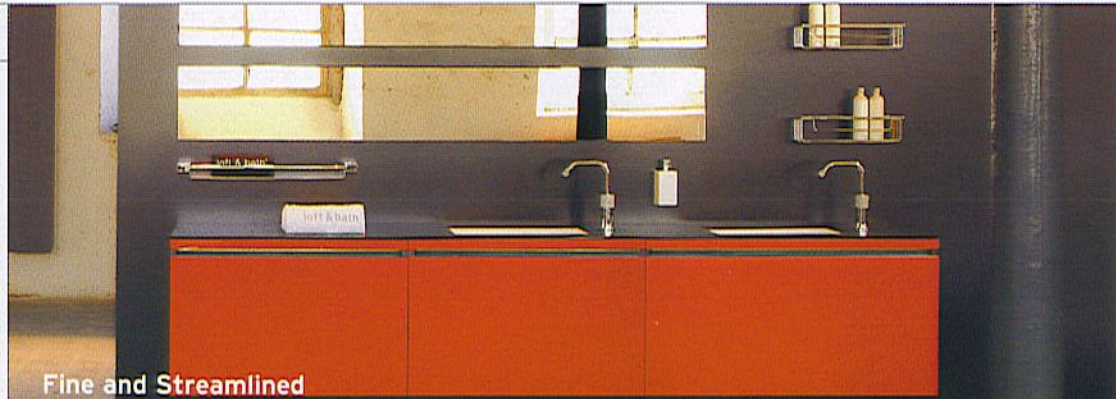

PALM BEACH COTTAGES & GARDENS

www.PBCandG.com | February/March 2008

WHAT'S NEW

Fine and Streamlined

Add a contemporary and colorful element to your home with Zoli's new Loft and Bath Series featuring a variety of designs and finishes in a plethora of combinations. *Prices vary, 1395 NW 17th Ave, Delray Beach, (877) 239-8770, www.zolicorp.com. —J.S.*